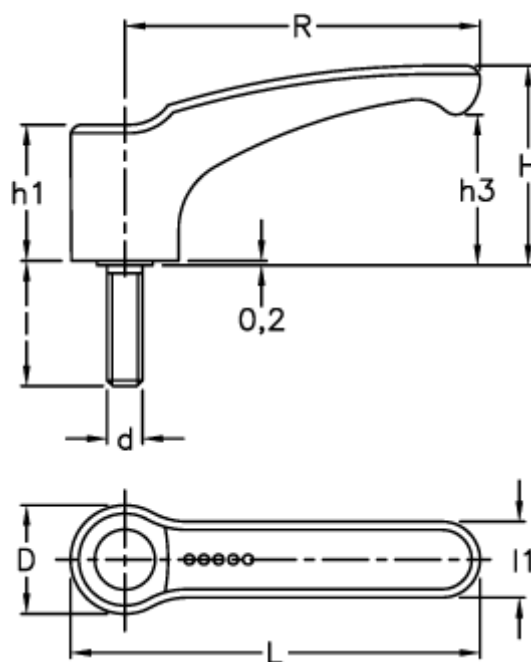

Data Sheet

Article number: 23052321561

Description: E+G Lever handle
ERF.78 p-M10x30-C1, Black

Measures

| | | |
|----|----------|--------|
| D | = 23.0 | R = 78 |
| d | 6g = M10 | |
| H | = 42.0 | |
| h1 | = 29.5 | |
| h3 | = 32.0 | |
| l | = 30 | |
| L | = 90.5 | |
| l1 | = 16.0 | |